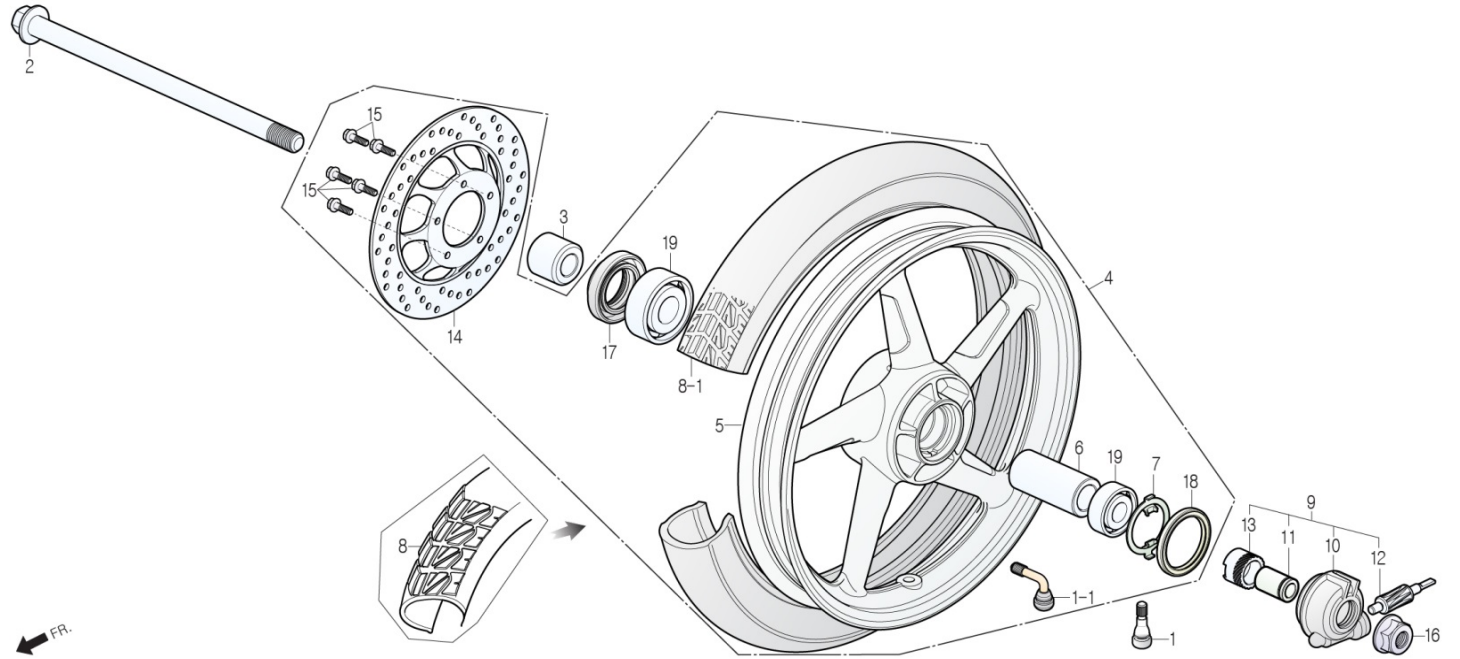

F-09

FRONT WHEEL / FRONT BRAKE DISK

Service item	FRT	Ref No.	Part No.	Description	QTY	A/S	Exch	Start Date	End Date	Start FRM.No	End FRM.No
		17	91252-BA6-0030	SEAL, OIL, 23x37x7	1	Y		20030320		KMYCB4BLS3C000001	
		18	91258-BA6-0060	DUST SEAL, 40x50x5	1	Y		20030320		KMYCB4BLS3C000001	
		19	S6140-63010-10	BEARING, BALL RADIAL 6301U	2	Y		20030320		KMYCB4BLS3C000001