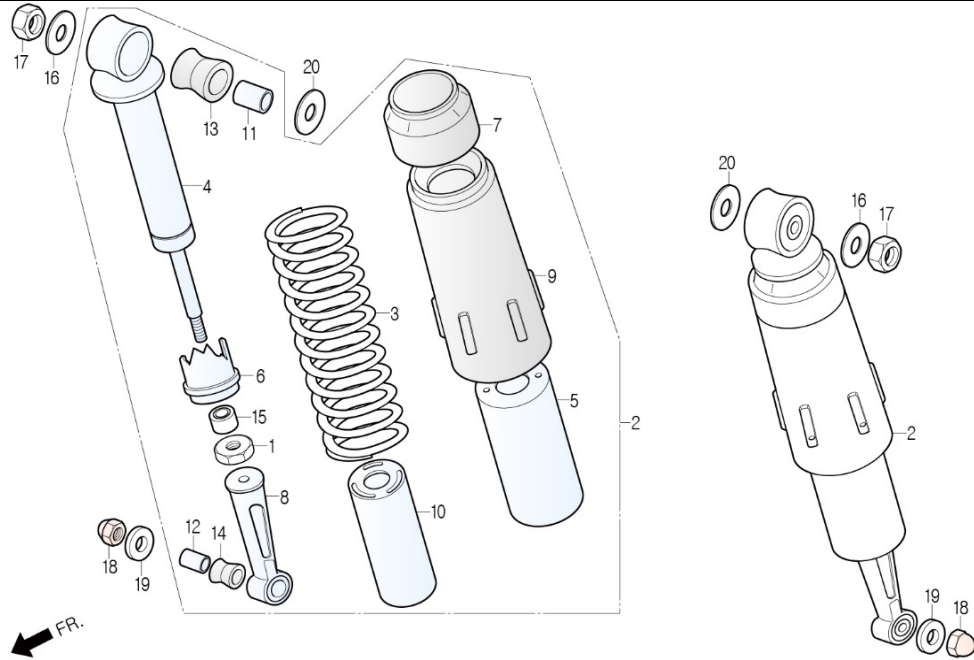

## REAR CUSHION

Service item	FRT	Ref No.	Part No.	Description	QTY	A/S	Exch	Start Date	End Date	Start FRM.No	End FRM.No
CUSHION ASS'Y, RR. (ONE OR ALL)	0.5	1	51413-CD1-0030	NUT, LOCK, 8mm	2	N		20030320		KMYCB4BLS3C000001	
		2	52400-CB4-0000	CUSHION ASS'Y, RR.	2	Y		20030320		KMYCB4BLS3C000001	
		3	52401-CB4-0000-M1	SPRING, RR.CUSHION	2	N		20030320		KMYCB4BLS3C000001	
DAMPER COMP., RR. (ADD 0.2 FOR EACH) (INCLUDE RELATIVE PARTS)	0.7	4	52410-CB4-0000	DAMPER COMP., RR.	2	N		20030320		KMYCB4BLS3C000001	
		5	52423-CB4-0000	CASE, RR.CUSHION UNDER	2	N		20030320		KMYCB4BLS3C000001	
		6	52430-CB4-0000	ADJUSTER, SPRING	2	N		20030320		KMYCB4BLS3C000001	
		7	52440-CB4-0000	RUBBER, RR.CUSHION UPPER	2	N		20030320		KMYCB4BLS3C000001	
		8	52454-CB4-0000-M1	METER, RR.CUSHION BOTTOM	2	N		20030320		KMYCB4BLS3C000001	
		9	52460-CB4-0000	CASE, RR.CUSHION UPPER	2	N		20030320		KMYCB4BLS3C000001	
		10	52476-CB4-0000	GUIDE, RR.CUSHION SPRING	2	N		20030320		KMYCB4BLS3C000001	
		11	52486-BA6-0000	COLLAR, RR.CUSHION RUBBER BUSH	2	N		20030320		KMYCB4BLS3C000001	
		12	52486-CB2-0000	COLLAR, RR.CUSHION RUBBER BUSH	2	N		20030320		KMYCB4BLS3C000001	
		13	52489-BA6-6010-M1	BUSH, RUBBER	2	N		20030320		KMYCB4BLS3C000001	
		14	52489-CB2-0000	BUSH, RR.CUSHION RUBBER	2	N		20030320		KMYCB4BLS3C000001	
		15	52517-CB2-0030	RUBBER, STOPPER	2	N		20030320		KMYCB4BLS3C000001	
		16	90551-CB3-0000	WASHER, SPROCKET SETTING	2	Y		20030320		KMYCB4BLS3C000001	
		17	S4001-10080-0S	NUT, HEX, 10mm	2	Y		20030320		KMYCB4BLS3C000001	
		18	S4021-10080-0S	NUT, HEX, CAP, 10mm	2	Y		20030320		KMYCB4BLS3C000001	
		19	S4101-10800	WASHER, PLAIN, 10mm	2	Y		20030320		KMYCB4BLS3C000001	
		20	S4101-12800	WASHER, PLAIN, 12mm	2	Y		20030320		KMYCB4BLS3C000001	