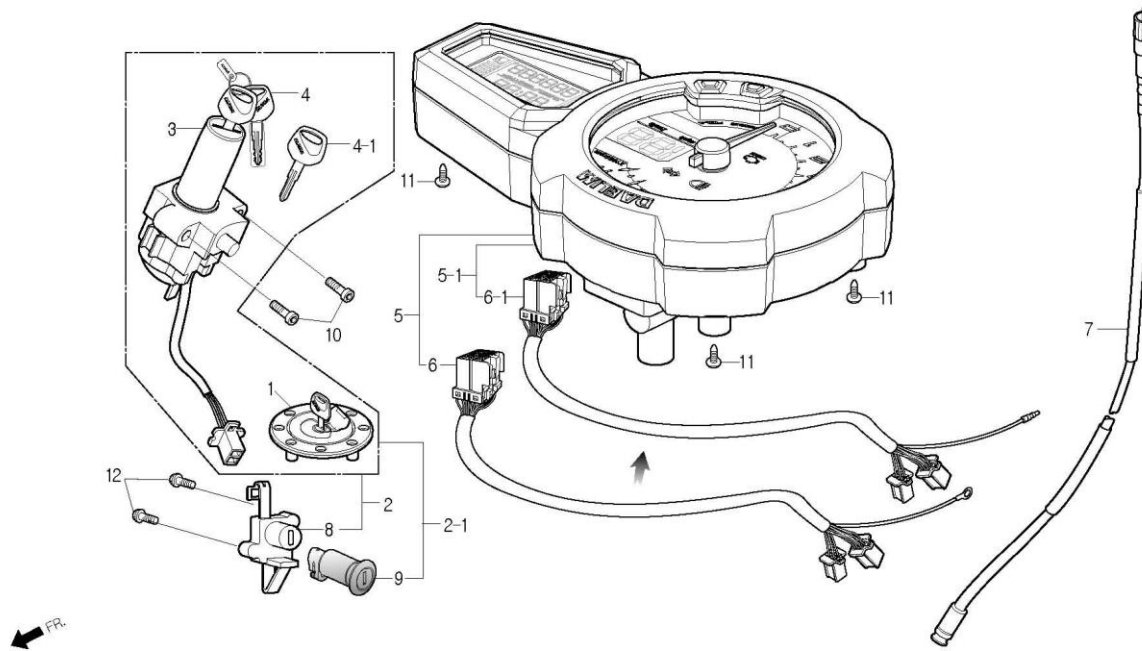

F-02

METER

Service item	FRT	Ref No.	Part No.	Description	QTY	A/S	Exch	Start Date	End Date	Start FRM.No	End FRM.No
METER ASS'Y, COMBINATION	0.4	1	17620-BA4-0000-M1	CAP COMP., FUEL FILLER	1	N		20070425		KMYBA8BLS7C000001	
KEY SET	0.5	2	35010-BA8-0000	KEY SET	1	N	Y	20070425	20110114	KMYBA8BLS7C000001	KMYBA8BLSBC003879
			35010-BA8-0010	KEY SET	1	Y	N	20110115	20110430	KMYBA8BLSBC003880	KMYBA8BLSBC004017
CABLE ASS'Y, SPEEDOMETER	0.3	2-1	35010-BZ1-NA00	KEY SET	1	Y		20110501		KMYBA8BLSBC004018	
		3	35100-BA8-0000	SWITCH ASS'Y, COMBI & LOCK	1	N	Y	20070425	20110430	KMYBA8BLS7C000001	KMYBA8BLSBC004017
			35100-BA8-0010	SWITCH ASS'Y, COMBI & LOCK	1	N		20110501		KMYBA8BLSBC004018	
		4	35111-BA4-0000-M1	KEY COMP.	1	N		20070425		KMYBA8BLS7C000001	
		4-1	35121-BA4-0000	KEY, BLANK	1	Y		20070425		KMYBA8BLS7C000001	
		5	37100-BA8-0000-M1	METER ASS'Y, COMBINATION	1	Y	N	20070425	20100831	KMYBA8BLS7C000001	KMYBA8BLSBC003814
		5-1	37100-BZ1-0000-M1	METER ASS'Y, COMBINATION	1	Y		20100901		KMYBA8BLSBC003815	
		6	37223-BA8-0000-M1	SOCKET COMP.	1	N	N	20070425	20100531	KMYBA8BLS7C000001	KMYBA8BLSAC003590
		6-1	37223-BZ1-0000-M1	SOCKET COMP.	1	N		20100601		KMYBA8BLSAC003591	
		7	44830-BA4-0000-M1	CABLE ASS'Y, SPEEDOMETER	1	Y		20070425		KMYBA8BLS7C000001	
		8	50730-BA4-0000-M1	ASS'Y, HELMET HOLDER & SEAT LOCK	1	N		20070425	20110430	KMYBA8BLS7C000001	KMYBA8BLSBC004017
		9	77239-SA1-0000-M3	KEY, SEAT LOCK	1	N		20110501		KMYBA8BLSBC004018	
		10	90081-BA6-0000	BOLT, SOCKET, 8x20	2	Y		20070425		KMYBA8BLS7C000001	
		11	S3903-25220	SCREW, TAPPING, 5x12	3	N	Y	20070425	20100430	KMYBA8BLS7C000001	KMYBA8BLSAC003562
			S3903-25210	SCREW, TAPPING, 5x12	3	Y		20100501		KMYBA8BLSAC003563	
		12	S5701-06012-08	BOLT, FLANGE, 6x12	2	N	Y	20070425	20100430	KMYBA8BLS7C000001	KMYBA8BLSAC003562
			S5701-06012-00	BOLT, FLANGE, 6x12	2	Y		20110501		KMYBA8BLSBC004018	