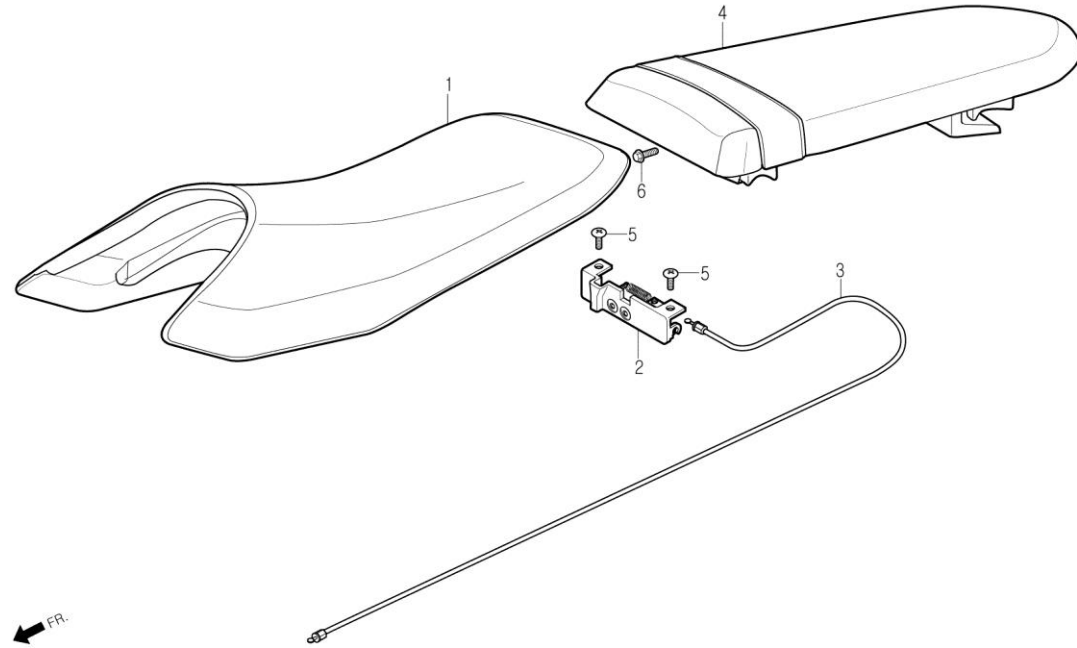

F-14

SEAT

Service item	FRT	Ref No.	Part No.	Description	QTY	A/S	Exch	Start Date	End Date	Start FRM.No	End FRM.No
SEAT ASS'Y, MAIN	0.1	1	77200-BA4-0000	SEAT ASS'Y, MAIN	1	Y		20070425		KMYBA8BLS7C000001	
		2	77235-SA1-0110	CATCH COMP., SEAT	1	Y		20070425		KMYBA8BLS7C000001	
SEAT ASS'Y, PILLION	0.2	3	77240-BA4-0000-M1	CABLE, SEAT LOCK	1	Y		20070425	20110630	KMYBA8BLS7C000001	KMYBA8BLSCC004032
		4	77300-BA4-0000	SEAT ASS'Y, PILLION	1	Y		20070425	20110630	KMYBA8BLS7C000001	KMYBA8BLSCC004032
CATCH COMP., SEAT · CABLE, SEAT LOCK	0.3	5	90103-BA5-0000	SCREW, TORUS, 6x12	2	Y		20070425		KMYBA8BLS7C000001	
		6	S5701-06016-08	BOLT, FLANGE, 6x16	1	N	Y	20070425	20100430	KMYBA8BLS7C000001	KMYBA8BLSAC003562
			S5701-06016-00	BOLT, FLANGE, 6x16	1	Y		20100501		KMYBA8BLSAC003563	